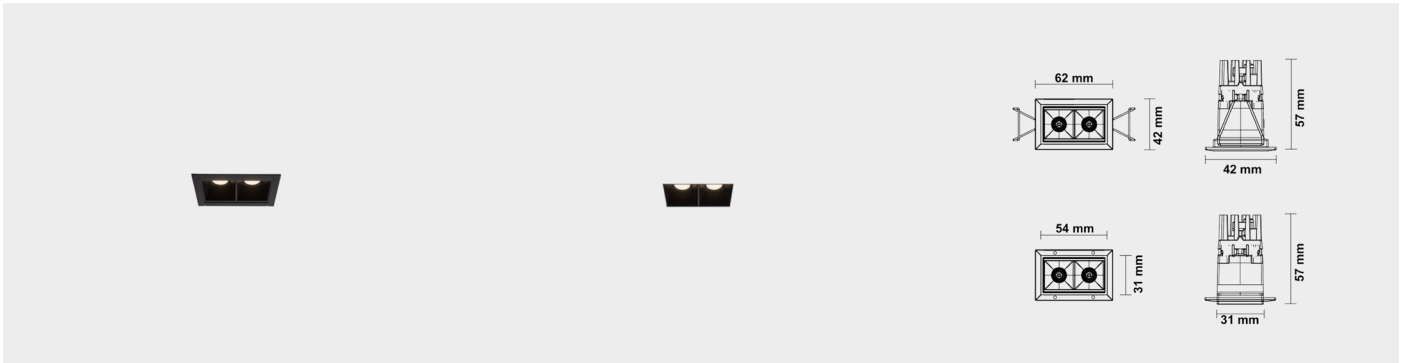

LIGHTS BY  
**JOHN SMITH**

**RECESSED LUMINAIRE  
BLAZE**

**D71-042062  
D74-031054**

**PRODUCT FEATURES**

**DESCRIPTION**

Blaze downlights are compact recessed luminaires engineered for precision illumination and optimal visual comfort. Featuring advanced micro-optics, they deliver controlled, low-glare light with sharp cut-off angles. Their ultra-minimalist design supports both trim and trimless installations, making them ideal for seamless architectural integration. Available in various sizes, beam distributions, and finishes, they offer design flexibility for sophisticated ambient or accent lighting in high-end interior applications.

**LIGHT DISTRIBUTION**

**FINISHES**

**ACCESSORIES**

- Optical Accessories
- Honeycomb louver

**PRODUCT PARAMETER**

Power	Input Voltage	Beam Angle	CRI	CCT	Control Type	Finishes	IP Rating
7W	AC 120V-277V 50-60 Hz	15°	90-Ra>90	2700K	ON/OFF	White	IP-44
		24°	85-Ra>85	3000K	PHASE	Black	
		36°		4000K	DALI		
		16°x36°		6000K			
		55°x125°	x				