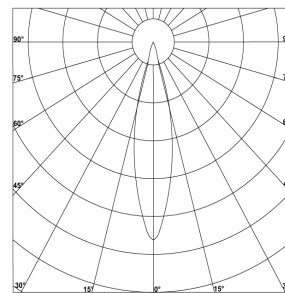

**LIGHT DISTRIBUTION**

**FINISHES**

**ACCESSORIES**

- Optical Accessories
- Honeycomb louver

**PRODUCT PARAMETER**

Power	Input Voltage	Beam Angle	CRI	CCT	Control Type	Finishes	IP Rating
7W	AC 120V-277V 50-60 Hz	15°	90-Ra>90	2700K	ON/OFF	White	IP-44
		24°	85-Ra>85	3000K	PHASE	Black	
		36°		4000K	DALI		
		16°x36°		6000K			
		55°x125°	x				