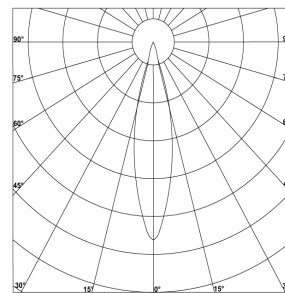

LIGHT DISTRIBUTION

FINISHES

ACCESSORIES

- Optical Accessories
- Honeycomb louver

PRODUCT PARAMETER

Power	Input Voltage	Beam Angle	CRI	CCT	Control Type	Finishes	IP Rating
12W	AC 120V-277V 50-60 Hz	15°	90-Ra>90	2700K	ON/OFF	White	IP-44
		24°	85-Ra>85	3000K	PHASE	Black	
		36°		4000K	DALI		
		16°x36°		6000K			
		55°x125°					