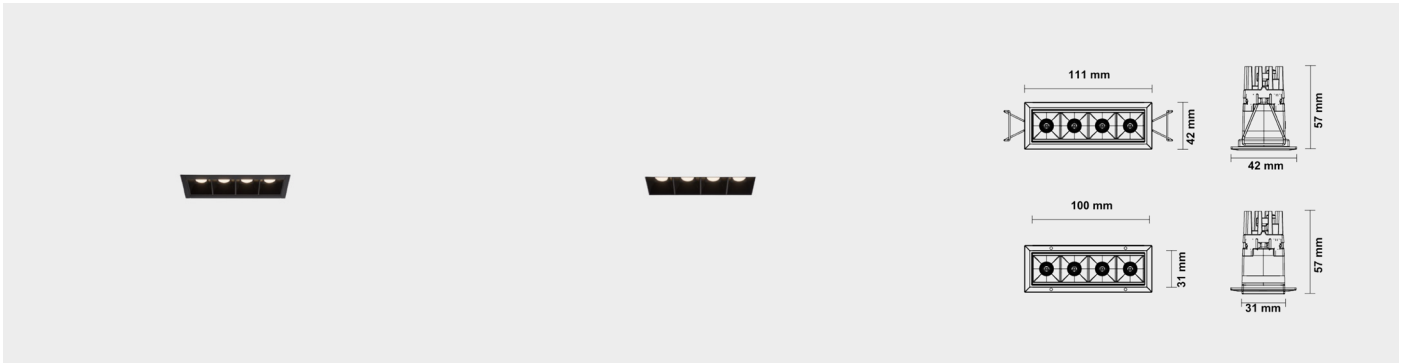

**RECESSED LUMINAIRE
BLAZE**

**D72-042111
D75-031100**

PRODUCT FEATURES

DESCRIPTION

Blaze downlights are compact recessed luminaires engineered for precision illumination and optimal visual comfort. Featuring advanced micro-optics, they deliver controlled, low-glare light with sharp cut-off angles. Their ultra-minimalist design supports both trim and trimless installations, making them ideal for seamless architectural integration. Available in various sizes, beam distributions, and finishes, they offer design flexibility for sophisticated ambient or accent lighting in high-end interior applications.

LIGHT DISTRIBUTION

FINISHES

ACCESSORIES

- Optical Accessories
- Honeycomb louver

PRODUCT PARAMETER

Power	Input Voltage	Beam Angle	CRI	CCT	Control Type	Finishes	IP Rating
12W	AC 120V-277V 50-60 Hz	15°	90-Ra>90	2700K	ON/OFF	White	IP-44
		24°	85-Ra>85	3000K	PHASE	Black	
		36°		4000K	DALI		
		16°x36°		6000K			
		55°x125°					