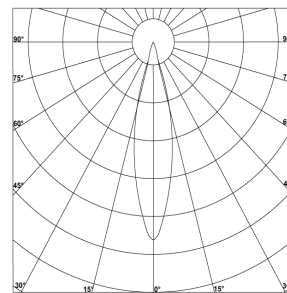

LIGHT DISTRIBUTION

FINISHES

ACCESSORIES

- Optical Accessories
- Honeycomb louver

PRODUCT PARAMETER

Power	Input Voltage	Beam Angle	CRI	CCT	Control Type	Finishes	IP Rating
25W	AC 120V-277V 50-60 Hz	15°	90-Ra>90	2700K	ON/OFF	White	IP-44
		24°	85-Ra>85	3000K	PHASE	Black	
		36°		4000K	DALI		
		16°x36°		6000K			
		55°x125°					