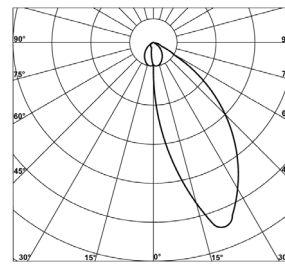

LIGHTS BY
JOHN SMITH

**RECESSED LUMINAIRE - WALL WASHER
DAWN**

D31-091085

PRODUCT FEATURES

DESCRIPTION

Dawn wall washer downlights are designed with asymmetric optics to deliver uniform vertical illumination across walls and surfaces. They enhance architectural features, textures, and artwork with a smooth light gradient and minimal glare. Constructed with a recessed housing for a clean, ceiling-integrated appearance. Available in various beam angles, wattages, and color temperatures for design flexibility. Ideal for use in galleries, retail spaces, hospitality, and premium commercial interiors.

LIGHT DISTRIBUTION

FINISHES

PRODUCT PARAMETER

Power	Input Voltage	Beam Angle	CRI	CCT	Control Type	Finishes	IP Rating
15W	AC 120V-277V 50-60 Hz	Asymmetric	90-Ra>90	2700K	ON/OFF	White	IP-44
			85-Ra>85	3000K	PHASE	Black	
				4000K	DALI		
				6000K			