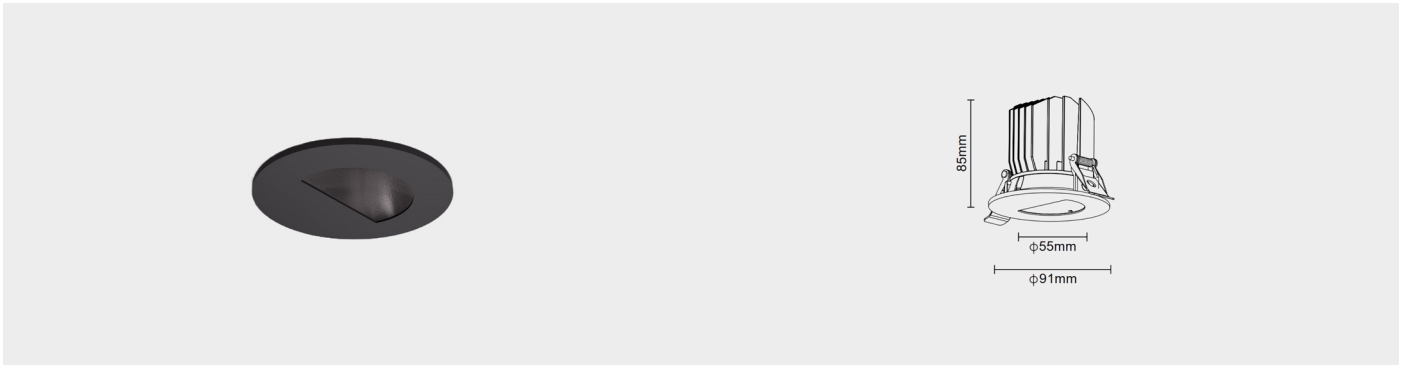

LIGHTS BY
JOHN SMITH

**RECESSED LUMINAIRE - WALL WASHER
DAWN**

D31-091085

PRODUCT FEATURES

DESCRIPTION

Dawn wall washer downlights are designed with asymmetric optics to deliver uniform vertical illumination across walls and surfaces. They enhance architectural features, textures, and artwork with a smooth light gradient and minimal glare. Constructed with a recessed housing for a clean, ceiling-integrated appearance. Available in various beam angles, wattages, and color temperatures for design flexibility. Ideal for use in galleries, retail spaces, hospitality, and premium commercial interiors.

LIGHT DISTRIBUTION

FINISHES

PRODUCT PARAMETER

Power	Input Voltage	Beam Angle	CRI	CCT	Control Type	Finishes	IP Rating
15W	AC 120V-277V 50-60 Hz	Asymmetric	90-Ra>90	2700K	ON/OFF	White	IP-44
			85-Ra>85	3000K	PHASE	Black	
				4000K	DALI		
				6000K			