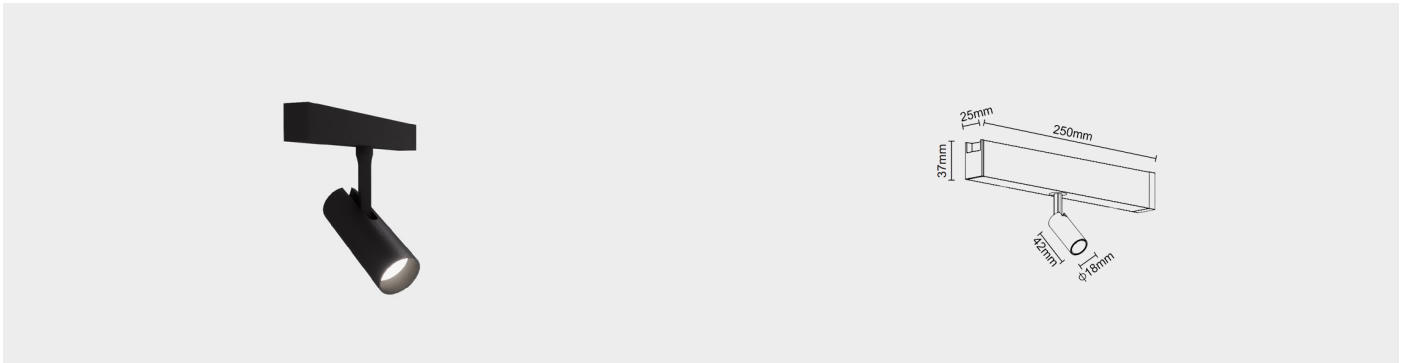

**LV MINI TRACK SPOT LUMINAIRE  
GLEAM**

**T41-018042**

**PRODUCT FEATURES**

**DESCRIPTION**

Gleam is a compact LED spotlight designed for 48V low voltage shelf track systems. Made of die-cast aluminum with adjustable tilt and rotation, it delivers precise accent lighting for retail and display applications. Gleam ensures high visual impact in a minimal footprint, while tool-free installation and modular accessories offer flexible layout and easy integration.

**LIGHT DISTRIBUTION**

**FINISHES**

**ACCESSORIES**

- Optical Accessories
- Honeycomb louver

**PRODUCT PARAMETER**

Power	Input Voltage	Beam Angle	CRI	CCT	Control Type	Finishes	Optional Finishes	IP Rating
1W	DC 48V	15°	90-Ra>90	2700K	ON/OFF	White	Dark Chrome	IP-44
3W		24°	85-Ra>85	3000K	PHASE DALI	Black	Gold Silver	IP-54
		36°		4000K 6000K				