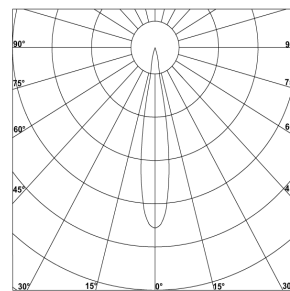

**LV MINI TRACK SPOT LUMINAIRE  
GLEAM**

**T41-018042**

**PRODUCT FEATURES**

**DESCRIPTION**

Gleam is a compact LED spotlight designed for 48V low voltage shelf track systems. Made of die-cast aluminum with adjustable tilt and rotation, it delivers precise accent lighting for retail and display applications. Gleam ensures high visual impact in a minimal footprint, while tool-free installation and modular accessories offer flexible layout and easy integration.

**LIGHT DISTRIBUTION**

**FINISHES**

**ACCESSORIES**

- Optical Accessories
- Honeycomb louver

**PRODUCT PARAMETER**

Power	Input Voltage	Beam Angle	CRI	CCT	Control Type	Finishes	Optional Finishes	IP Rating
1W	DC 48V	15°	90-Ra>90	2700K	ON/OFF	White	Dark Chrome	IP-44
3W		24°	85-Ra>85	3000K	PHASE DALI	Black	Gold Silver	IP-54
		36°		4000K 6000K				