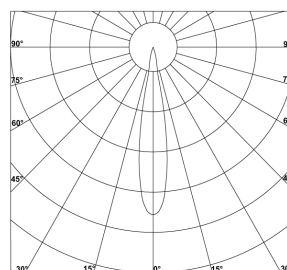

**LV MINI TRACK SPOT LUMINAIRE**  
**GLEAM**

**D42-018042**

**PRODUCT FEATURES**

**DESCRIPTION**

Gleam is a compact LED spotlight designed for 48V low voltage shelf track systems. Made of die-cast aluminum with adjustable tilt and rotation, it delivers precise accent lighting for retail and display applications. Gleam ensures high visual impact in a minimal footprint, while tool-free installation and modular accessories offer flexible layout and easy integration.

**LIGHT DISTRIBUTION**

**FINISHES**

**ACCESSORIES**

- Optical Accessories
- Honeycomb louver

**PRODUCT PARAMETER**

Power	Input Voltage	Beam Angle	CRI	CCT	Control Type	Finishes	Optional Finishes	IP Rating
1W	DC 48V	15°	90-Ra>90	2700K	ON/OFF	White	Dark Chrome	IP-44
3W		24°	85-Ra>85	3000K	PHASE DALI	Black	Gold Silver	IP-54
		36°		4000K 6000K				