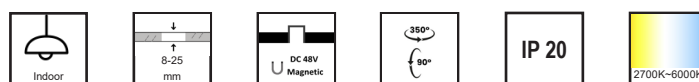

**LV MINI TRACK SPOT LUMINAIRE**  
**GLEAM**

**D42-018042**

**PRODUCT FEATURES**

**DESCRIPTION**

Gleam is a compact LED spotlight designed for 48V low voltage shelf track systems. Made of die-cast aluminum with adjustable tilt and rotation, it delivers precise accent lighting for retail and display applications. Gleam ensures high visual impact in a minimal footprint, while tool-free installation and modular accessories offer flexible layout and easy integration.

**LIGHT DISTRIBUTION**

**FINISHES**

**ACCESSORIES**

- Optical Accessories
- Honeycomb louver

**PRODUCT PARAMETER**

Power	Input Voltage	Beam Angle	CRI	CCT	Control Type	Finishes	Optional Finishes	IP Rating
1W	DC 48V	15°	90-Ra>90	2700K	ON/OFF	White	Dark Chrome	IP-44
3W		24°	85-Ra>85	3000K	PHASE DALI	Black	Gold Silver	IP-54
		36°		4000K 6000K				