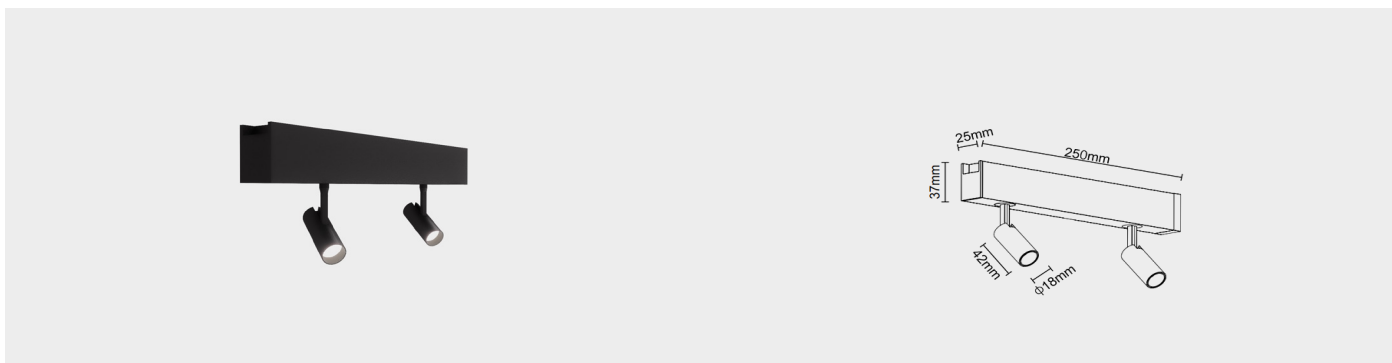

**LV MINI TRACK SPOT LUMINAIRE**  
**GLEAM**

**D42-018042**

**PRODUCT FEATURES**

**DESCRIPTION**

Gleam is a compact LED spotlight designed for 48V low voltage shelf track systems. Made of die-cast aluminum with adjustable tilt and rotation, it delivers precise accent lighting for retail and display applications. Gleam ensures high visual impact in a minimal footprint, while tool-free installation and modular accessories offer flexible layout and easy integration.

**LIGHT DISTRIBUTION**

**FINISHES**

**ACCESSORIES**

- Optical Accessories
- Honeycomb louver

**PRODUCT PARAMETER**

Power	Input Voltage	Beam Angle	CRI	CCT	Control Type	Finishes	Optional Finishes	IP Rating
1W	DC 48V	15°	90-Ra>90	2700K	ON/OFF	White	Dark Chrome	IP-44
3W		24°	85-Ra>85	3000K	PHASE DALI	Black	Gold Silver	IP-54
		36°		4000K 6000K				