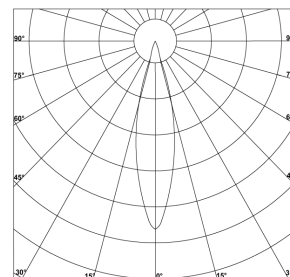

**LIGHT DISTRIBUTION**

**FINISHES**

**ACCESSORIES**

Optical Accessories

- Honeycomb louver
- Frosted

**PRODUCT PARAMETER**

Power	Input Voltage	Beam Angle	CRI	CCT	Control Type	Finishes	Optional Finishes	IP Rating
12W	AC 120V-277V 50-60 Hz	15°	90-Ra>90	2700K	ON/OFF	White	Dark Chrome	IP-44
		24°	85-Ra>85	3000K	PHASE	Black	Gold	
		36°		4000K	DALI		Silver	
		45°		6000K				