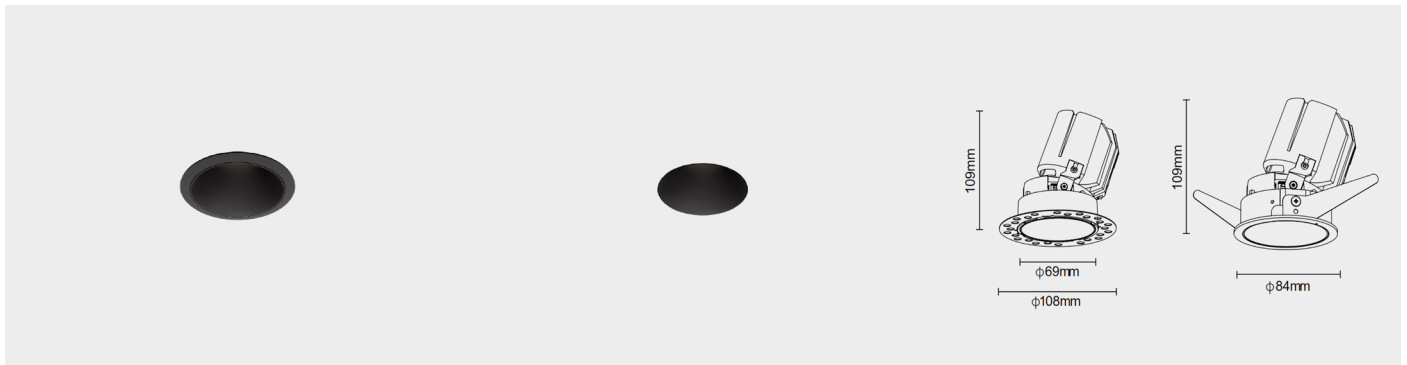

LIGHTS BY  
**JOHN SMITH**

**RECESSED LUMINAIRE**  
**GLORIA**

**D12-084109**  
**D15-069067**

**PRODUCT FEATURES**

**DESCRIPTION**

The Gloria Series features die-cast aluminum downlights with an sleek design for seamless ceiling integration. Its split structure and embedded frame allow easy installation without ceiling damage. An advanced reflector design ensures low glare and high-quality illumination. Ideal for premium environments such as villas, hotels, museums, and boutiques.

**LIGHT DISTRIBUTION**

**FINISHES**

**ACCESSORIES**

Optical Accessories

- Honeycomb louver
- Frosted

**PRODUCT PARAMETER**

Power	Input Voltage	Beam Angle	CRI	CCT	Control Type	Finishes	Optional Finishes	IP Rating
12W	AC 120V-277V 50-60 Hz	15°	90-Ra>90	2700K	ON/OFF	White	Dark Chrome	IP-44
		24°	85-Ra>85	3000K	PHASE	Black	Gold	
		36°		4000K	DALI		Silver	
		45°		6000K				