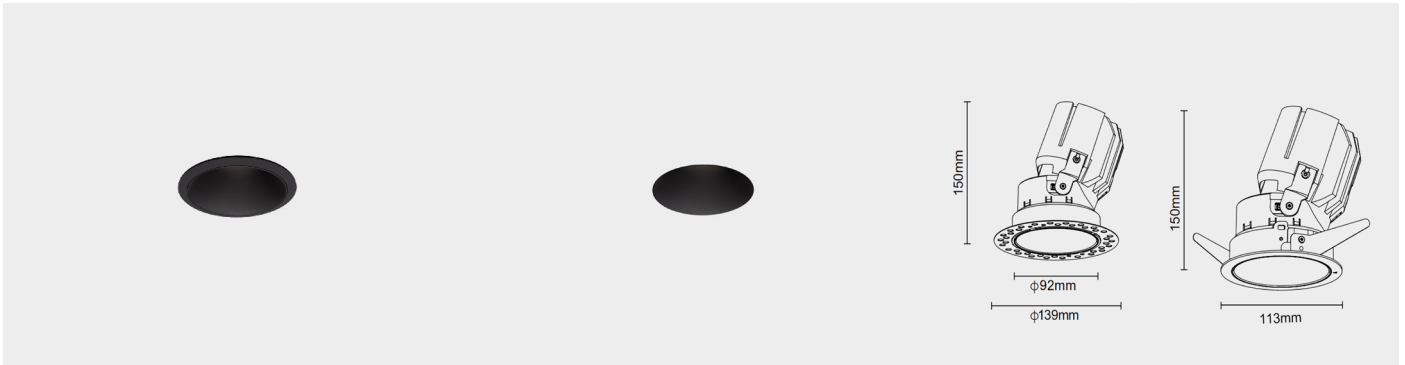

LIGHTS BY
JOHN SMITH

RECESSED LUMINAIRE
GLORIA

D13-113150
D16-092150

PRODUCT FEATURES

DESCRIPTION

The Gloria Series features die-cast aluminum downlights with an sleek design for seamless ceiling integration. Its split structure and embedded frame allow easy installation without ceiling damage. An advanced reflector design ensures low glare and high-quality illumination. Ideal for premium environments such as villas, hotels, museums, and boutiques.

LIGHT DISTRIBUTION

FINISHES

ACCESSORIES

Optical Accessories

- Honeycomb louver
- Frosted

PRODUCT PARAMETER

Power	Input Voltage	Beam Angle	CRI	CCT	Control Type	Finishes	Optional Finishes	IP Rating
25W	AC 120V-277V 50-60 Hz	15°	90-Ra>90	2700K	ON/OFF	White	Dark Chrome	IP-44
		24°	85-Ra>85	3000K	PHASE	Black	Gold	
		36°		4000K	DALI		Silver	
		45°		6000K				