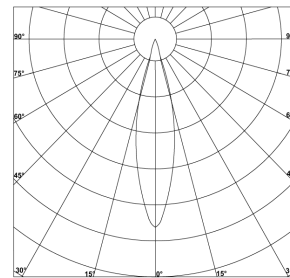

LIGHT DISTRIBUTION

FINISHES

ACCESSORIES

Optical Accessories

- Honeycomb louver
- Frosted

PRODUCT PARAMETER

Power	Input Voltage	Beam Angle	CRI	CCT	Control Type	Finishes	Optional Finishes	IP Rating
25W	AC 120V-277V 50-60 Hz	15°	90-Ra>90	2700K	ON/OFF	White	Dark Chrome	IP-44
		24°	85-Ra>85	3000K	PHASE	Black	Gold	
		36°		4000K	DALI		Silver	
		45°		6000K				