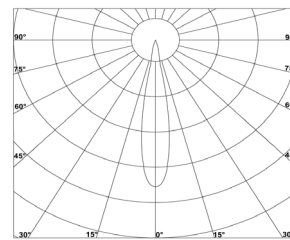

**LIGHT DISTRIBUTION**

**ACCESSORIES**

**Pole Height**

- 11-13/16 in (300mm)
- 23-5/8 in (600 mm)
- 35-7/16 in (900 mm)

**Base Plate**

- Dia: 2-15/16 in (75mm)

**FINISHES**

**PRODUCT PARAMETER**