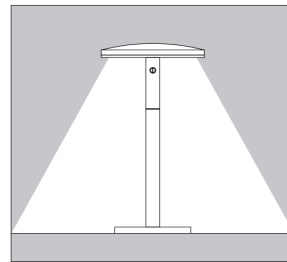

LIGHTS BY
JOHN SMITH

**GARDEN LUMINAIRE
HASPER**

B60-030600

PRODUCT FEATURES

DESCRIPTION

The garden luminaire featuring a sleek, minimalist design tailored for modern landscape environments. Constructed from die-cast aluminum with a stabilized powder coated finish, it delivers uniform, glare-free illumination ideal for pathways, gardens, and outdoor architectural accents. Integrated with high-efficiency optics for controlled light distribution and long-lasting outdoor durability.

LIGHT DISTRIBUTION

ACCESSORIES

Pole Height

- 11-13/16 in (300mm)
- 23-5/8 in (600 mm)
- 35-7/16 in (900 mm)

Base Plate

- Dia: 2-15/16 in (75mm)

FINISHES

PRODUCT PARAMETER