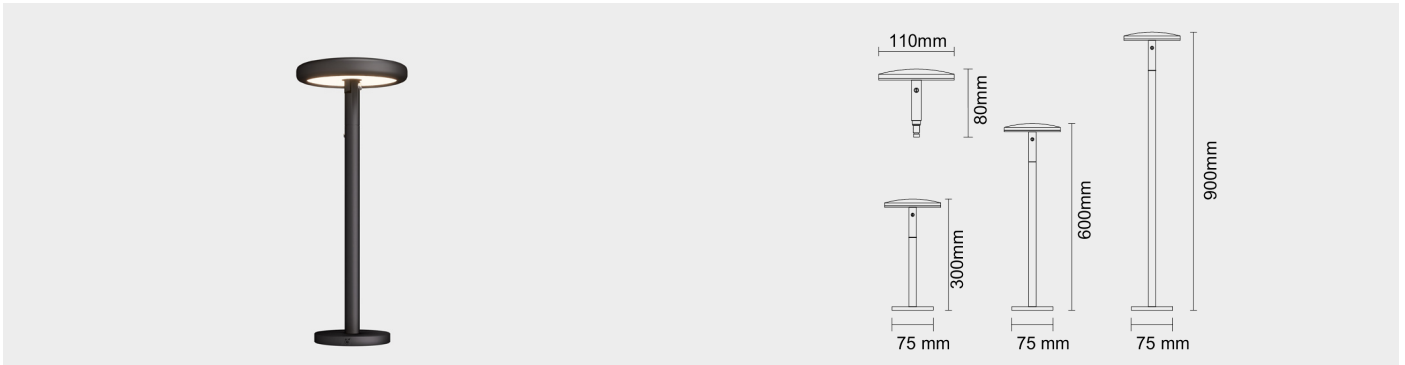

LIGHTS BY
JOHN SMITH

**GARDEN LUMINAIRE
HASPER**

B60-030600

PRODUCT FEATURES

DESCRIPTION

The garden luminaire featuring a sleek, minimalist design tailored for modern landscape environments. Constructed from die-cast aluminum with a stabilized powder coated finish, it delivers uniform, glare-free illumination ideal for pathways, gardens, and outdoor architectural accents. Integrated with high-efficiency optics for controlled light distribution and long-lasting outdoor durability.

LIGHT DISTRIBUTION

ACCESSORIES

Pole Height

- 11-13/16 in (300mm)
- 23-5/8 in (600 mm)
- 35-7/16 in (900 mm)

Base Plate

- Dia: 2-15/16 in (75mm)

FINISHES

PRODUCT PARAMETER