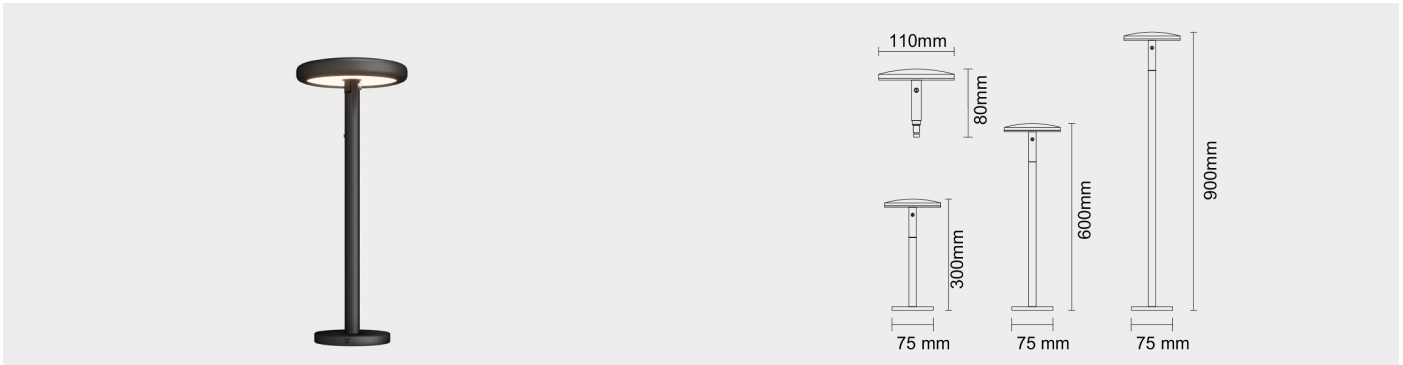

LIGHTS BY
JOHN SMITH

**GARDEN LUMINAIRE
HASPER**

B60-030600

PRODUCT FEATURES

DESCRIPTION

The garden luminaire featuring a sleek, minimalist design tailored for modern landscape environments. Constructed from die-cast aluminum with a stabilized powder coated finish, it delivers uniform, glare-free illumination ideal for pathways, gardens, and outdoor architectural accents. Integrated with high-efficiency optics for controlled light distribution and long-lasting outdoor durability.

LIGHT DISTRIBUTION

ACCESSORIES

Pole Height

- 11-13/16 in (300mm)
- 23-5/8 in (600 mm)
- 35-7/16 in (900 mm)

Base Plate

- Dia: 2-15/16 in (75mm)

FINISHES

PRODUCT PARAMETER