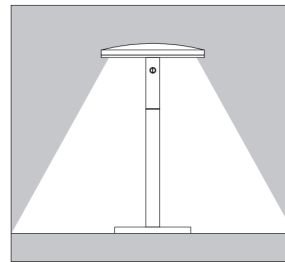

LIGHTS BY
JOHN SMITH

**GARDEN LUMINAIRE
HASPER**

B60-030600

PRODUCT FEATURES

DESCRIPTION

The garden luminaire featuring a sleek, minimalist design tailored for modern landscape environments. Constructed from die-cast aluminum with a stabilized powder coated finish, it delivers uniform, glare-free illumination ideal for pathways, gardens, and outdoor architectural accents. Integrated with high-efficiency optics for controlled light distribution and long-lasting outdoor durability.

LIGHT DISTRIBUTION

ACCESSORIES

Pole Height

- 11-13/16 in (300mm)
- 23-5/8 in (600 mm)
- 35-7/16 in (900 mm)

Base Plate

- Dia: 2-15/16 in (75mm)

FINISHES

PRODUCT PARAMETER