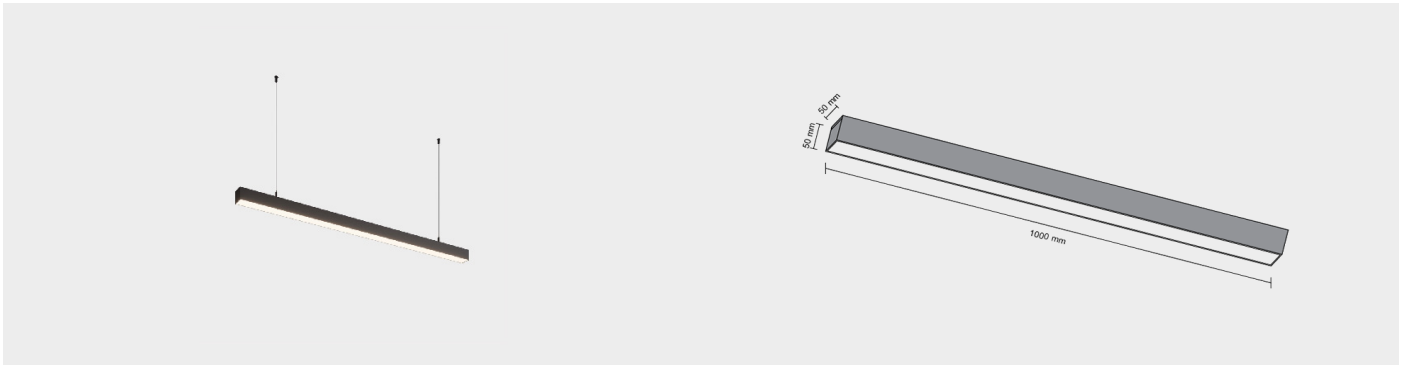

**LINEAR PROFILE LUMINAIRE
LUCENT**

P12-501000

PRODUCT FEATURES

DESCRIPTION

Lucent is a high-performance linear profile luminaire featuring an extruded aluminum housing and integrated LED modules. Designed for continuous, glare-free illumination, it supports surface mounted, and suspended installations. Lucent delivers uniform light output, making it ideal for offices, educational institutions, and modern residential applications. Available accessories include suspension kits, end caps, linear connectors, ceiling mounting frames, and joiners for seamless continuous runs.

LIGHT DISTRIBUTION

FINISHES

ACCESSORIES

- End caps (2 pcs.)
- Suspension kit
- Ceiling mounting kit
- Wall mounting kit
- 90° extrusion connection kit
- Joint connection kit

PRODUCT PARAMETER

Power	Input Voltage	Beam Angle	CRI	CCT	Control Type	Finishes	IP Rating
25W	DC 48V	Diffused	90-Ra>90	2700K	ON/OFF	White	IP-20
			85-Ra>85	3000K	PHASE	Black	
				4000K	DALI		
				6000K			