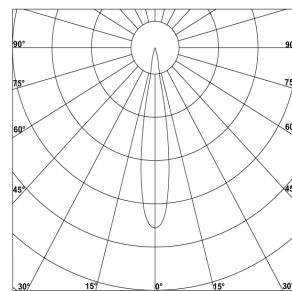

**LINEAR PROFILE LUMINAIRE
LUCENT**

P12-501000

PRODUCT FEATURES

DESCRIPTION

Lucent is a high-performance linear profile luminaire featuring an extruded aluminum housing and integrated LED modules. Designed for continuous, glare-free illumination, it supports surface mounted, and suspended installations. Lucent delivers uniform light output, making it ideal for offices, educational institutions, and modern residential applications. Available accessories include suspension kits, end caps, linear connectors, ceiling mounting frames, and joiners for seamless continuous runs.

LIGHT DISTRIBUTION

FINISHES

ACCESSORIES

- End caps (2 pcs.)
- Suspension kit
- Ceiling mounting kit
- Wall mounting kit
- 90° extrusion connection kit
- Joint connection kit

PRODUCT PARAMETER

Power	Input Voltage	Beam Angle	CRI	CCT	Control Type	Finishes	IP Rating
25W	DC 48V	Diffused	90-Ra>90	2700K	ON/OFF	White	IP-20
			85-Ra>85	3000K	PHASE	Black	
				4000K	DALI		
				6000K			