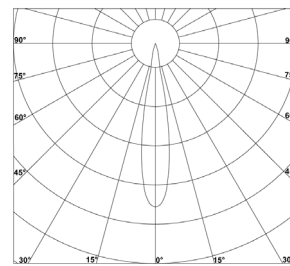

LIGHT DISTRIBUTION

ACCESSORIES

Optical Accessories

- Honeycomb louver
- Antiglare Shield
- Snoot

FINISHES

PRODUCT PARAMETER

Power	Input Voltage	Beam Angle	CRI	CCT	Control Type	Finishes	Optional Finishes	IP Rating
10W	DC 24V	Asymmetric	90-Ra>90	2700K	ON/OFF	White	Gray Silver	IP-66
			85-Ra>85	3000K	PHASE	Black	Basalt Gray	
	4000K		DALI	Moss Green				
	6000K		DMX	Corten Brown				
							Dark Brown	