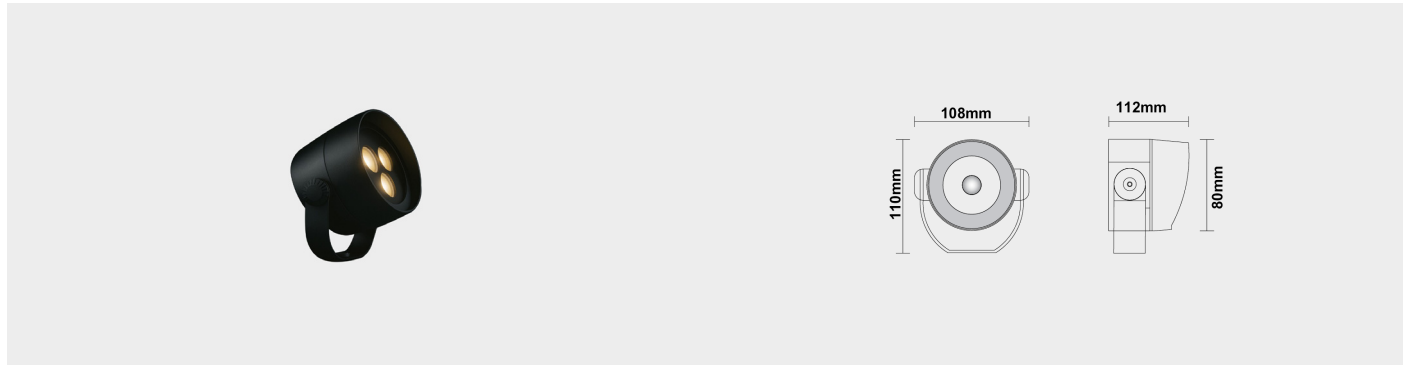

**GARDEN LUMINAIRE
LUNOR**

H34-080110

PRODUCT FEATURES

DESCRIPTION

The garden luminaire featuring a sleek, minimalist design tailored for modern landscape environments. Constructed from die-cast aluminum with a stabilized powder coated finish, it delivers uniform, glare-free illumination ideal for pathways, gardens, and outdoor architectural accents. Integrated with high-efficiency optics for controlled light distribution and long-lasting outdoor durability.

LIGHT DISTRIBUTION

ACCESSORIES

Optical Accessories

- Honeycomb louver
- Antiglare Shield
- Snoot

FINISHES

PRODUCT PARAMETER

Power	Input Voltage	Beam Angle	CRI	CCT	Control Type	Finishes	Optional Finishes	IP Rating
10W	DC 24V	Asymmetric	90-Ra>90	2700K	ON/OFF	White	Gray Silver	IP-66
			85-Ra>85	3000K	PHASE	Black	Basalt Gray	
	4000K		DALI	Moss Green				
	6000K		DMX	Corten Brown				
							Dark Brown	