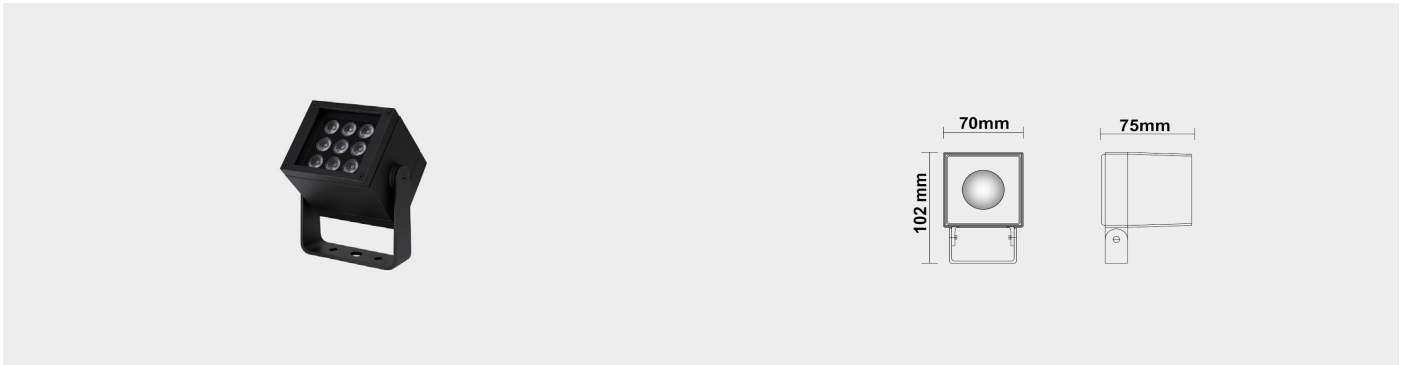

LIGHTS BY
JOHN SMITH

**GARDEN LUMINAIRE
LUNOR**

H35-070102

PRODUCT FEATURES

DESCRIPTION

The garden luminaire featuring a sleek, minimalist design tailored for modern landscape environments. Constructed from die-cast aluminum with a stabilized powder coated finish, it delivers uniform, glare-free illumination ideal for pathways, gardens, and outdoor architectural accents. Integrated with high-efficiency optics for controlled light distribution and long-lasting outdoor durability.

LIGHT DISTRIBUTION

ACCESSORIES

Optical Accessories

- Honeycomb louver
- Antiglare Shield
- Snoot

FINISHES

PRODUCT PARAMETER

Power	Input Voltage	Beam Angle	CRI	CCT	Control Type	Finishes	Optional Finishes	IP Rating
10W	DC 24V	Asymmetric	90-Ra>90	2700K	ON/OFF	White	Gray Silver	IP-66
			85-Ra>85	3000K	PHASE	Black	Basalt Gray	
	4000K		DALI		Moss Green			
	6000K		DMX		Corten Brown			
							Dark Brown	