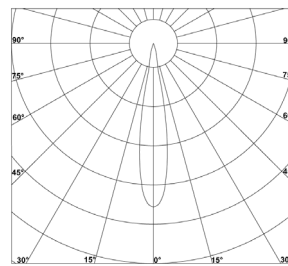

LIGHT DISTRIBUTION

ACCESSORIES

Optical Accessories

- Honeycomb louver
- Antiglare Shield
- Snoot

FINISHES

PRODUCT PARAMETER

Power	Input Voltage	Beam Angle	CRI	CCT	Control Type	Finishes	Optional Finishes	IP Rating
10W	DC 24V	Asymmetric	90-Ra>90	2700K	ON/OFF	White	Gray Silver	IP-66
			85-Ra>85	3000K	PHASE	Black	Basalt Gray	
	4000K		DALI		Moss Green			
	6000K		DMX		Corten Brown			
							Dark Brown	