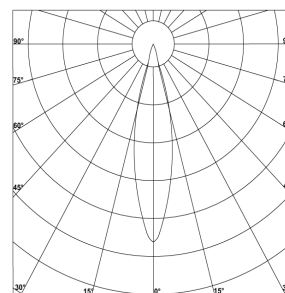

LIGHT DISTRIBUTION

FINISHES

ACCESSORIES

Optical Accessories

- Honeycomb louver
- Frosted

PRODUCT PARAMETER

Power	Input Voltage	Beam Angle	CRI	CCT	Control Type	Finishes	Optional Finishes	IP Rating
12W	AC 120V-277V 50-60 Hz	15°	90-Ra>90	2700K	ON/OFF	White	Dark Chrome	IP-44
		24°	85-Ra>85	3000K	PHASE	Black	Gold	
		36°		4000K	DALI		Silver	
		45°		6000K				