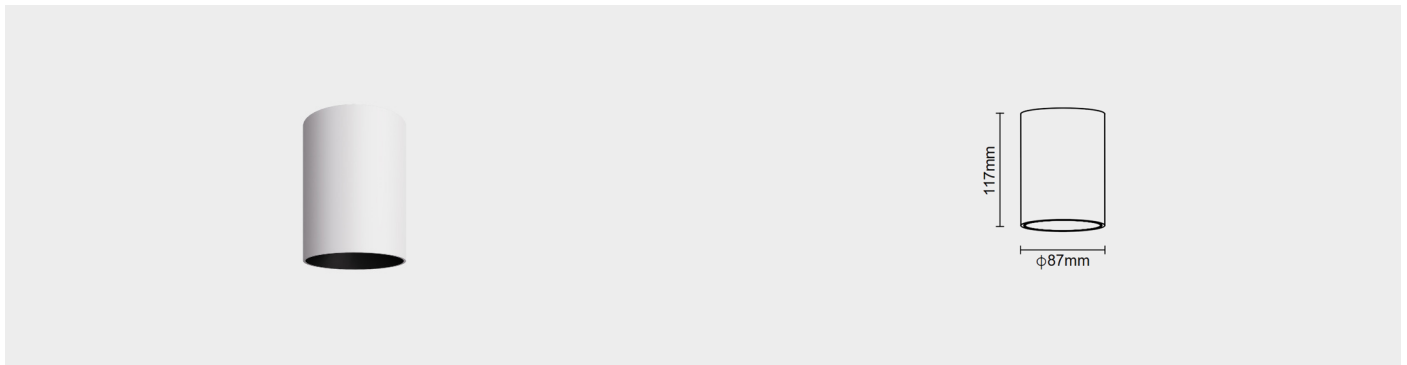

LIGHTS BY
JOHN SMITH

SURFACE LUMINAIRE
LUX

D61-087117

PRODUCT FEATURES

DESCRIPTION

Lux is a surface-mounted cylindrical downlight designed for direct ceiling installation without the need for recessed housings. Featuring a sleek, modern cylindrical profile, it delivers efficient general or accent lighting with minimal visual intrusion. Engineered for easy installation and maintenance, LUX is available in multiple diameters, wattages, and beam angles to suit diverse lighting requirements. Ideal for residential, retail, hospitality, and commercial interiors where surface-mounted solutions are preferred.

LIGHT DISTRIBUTION

FINISHES

ACCESSORIES

Optical Accessories

- Honeycomb louver
- Frosted

PRODUCT PARAMETER

Power	Input Voltage	Beam Angle	CRI	CCT	Control Type	Finishes	Optional Finishes	IP Rating
12W	AC 120V-277V 50-60 Hz	15°	90-Ra>90	2700K	ON/OFF	White	Dark Chrome	IP-44
		24°	85-Ra>85	3000K	PHASE	Black	Gold	
		36°		4000K	DALI		Silver	
		45°		6000K				