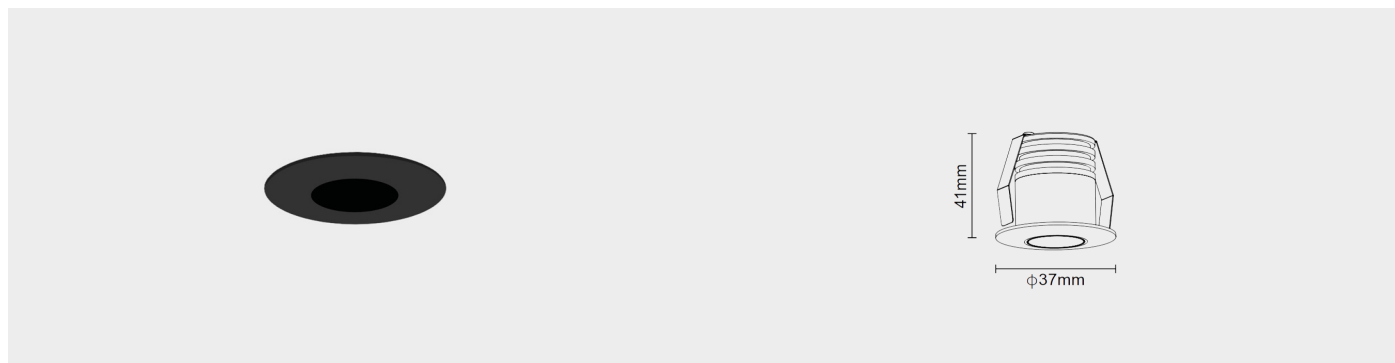

RECESSED LUMINAIRE
SIRIUS

D51-037041

PRODUCT FEATURES

DESCRIPTION

Sirius is a compact, high-output LED mini spotlight engineered for focused illumination in shelving, showcases, and different environments. Constructed with a die-cast aluminum body and precision optics, it delivers tight beam angles ideal for highlighting featured items with clarity and contrast. Sirius allows flexible installation, making it an excellent choice for space-constrained and detail-focused lighting applications.

LIGHT DISTRIBUTION

FINISHES

ACCESSORIES

Optical Accessories

- Honeycomb louver
- Frosted

PRODUCT PARAMETER

Power	Input Voltage	Beam Angle	CRI	CCT	Control Type	Finishes	Optional Finishes	IP Rating
1W	AC 120V-277V 50-60 Hz	15°	90-Ra>90	2700K	ON/OFF	White	Dark Chrome	IP-44
		24°	85-Ra>85	3000K	PHASE	Black	Gold	IP-54
		36°		4000K	DALI		Silver	
		45°		6000K				