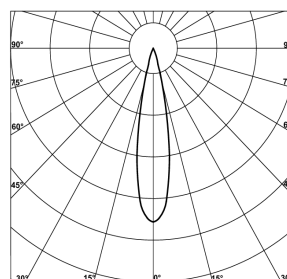

RECESSED LUMINAIRE
SIRIUS

D51-037041

PRODUCT FEATURES

DESCRIPTION

Sirius is a compact, high-output LED mini spotlight engineered for focused illumination in shelving, showcases, and different environments. Constructed with a die-cast aluminum body and precision optics, it delivers tight beam angles ideal for highlighting featured items with clarity and contrast. Sirius allows flexible installation, making it an excellent choice for space-constrained and detail-focused lighting applications.

LIGHT DISTRIBUTION

FINISHES

ACCESSORIES

Optical Accessories

- Honeycomb louver
- Frosted

PRODUCT PARAMETER

Power	Input Voltage	Beam Angle	CRI	CCT	Control Type	Finishes	Optional Finishes	IP Rating
1W	AC 120V-277V 50-60 Hz	15°	90-Ra>90	2700K	ON/OFF	White	Dark Chrome	IP-44
		24°	85-Ra>85	3000K	PHASE	Black	Gold	IP-54
		36°		4000K	DALI		Silver	
		45°		6000K				